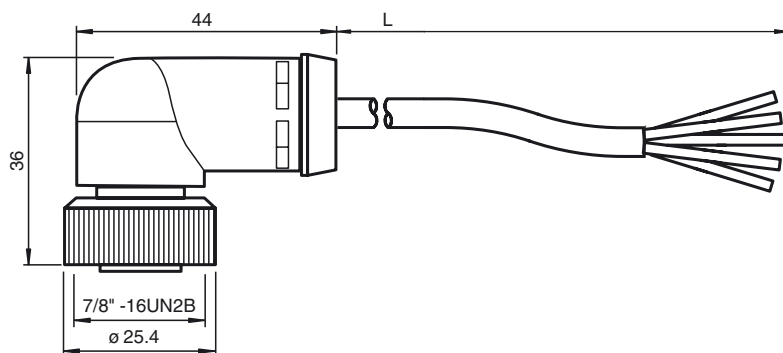

Model Number

V95-W-YE4M-STOOW

Female cordset, 7/8", 5-pin, STOOW cable

Features

- Thread 7/8 inch

Dimensions

Technical data

General specifications

Number of pins	5
Connection 1	socket
Construction type 1	right angle
Threading 1	7/8 inch
Connection 2	cable end

Electrical specifications

Operating voltage	U_B	max. 600 V
Operating current	I_B	8 A
Volume resistance		< 5 m Ω

Ambient conditions

Ambient temperature	-40 ... 105 °C (-40 ... 221 °F)
---------------------	---------------------------------

Mechanical specifications

Degree of protection	IP67	
Material		
Contacts	Cu alloy gold plated	
Body	PVC, yellow	
Cable	PVC	
Slotted nut	nickel-plated brass	
Core insulation	PVC	
Cable	fine-strand, flexible	
Sheath diameter	Ø 12.9 mm	
Bending radius	10 x cable diameter	
Color	yellow	
Cores	5 x 1.5 mm ² (16 AWG)	
Length	L	4 m
Note	STOOW UL Standard	